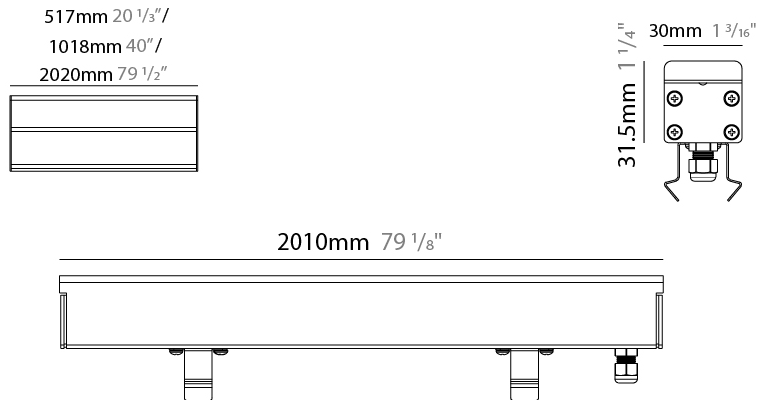

PROJECT	
TYPE	
SPECIFIER	
QUANTITY	
DATE	

DRITTO 30 RECESSED

E12I0032-RGBW

base number

1. To build a product code in our configurator select the specify button on the base model # product page
2. To build a manual product code on this datasheet choose from the options listed below in blue font and add the suffix to the base model #

GENERAL

Series: Dritto 30
Partner: Zaneen
Division: Exterior
Installation: Recessed
Product Type: Uplight
Mounting Location: In-Ground
Light Distribution: Direct

PHYSICAL

Shape: Rectangle
Length (mm): 2010
Length (in): 79 1/8
Width (mm): 30
Width (in): 1 1/8
Height (mm): 31.5
Height (in): 1 1/4
Weight (kg): 2.22
Weight (lbs): 4.89
Load Resistance (kg): 5000
Load Resistance (lbs): 11023
Fixture Finish: Opal White
Fixture Material: Extruded PMMA with Opal
Cable Details: IP67 300mm Cable

ELECTRICAL

Lamp Type: LED
Input Wattage (W): 46
Dimming: DMX
Control Gear: DMX
Driver Included: No
Driver Location: Remote
Driver Type: Constant Voltage - Universal
Driver Class: Class 2
Input Voltage (V): 120 - 277
Output Voltage (V): 24

LED

Color Temperature (°K): RGBW
CRI: >90 CRI
Lamp Life (hrs): 100000
Special LEDs offerings: RGBW

OPTICAL

Optic°: 150
Beam Angle: Diffused
Adjustability: Fixed

RATINGS AND CERTIFICATIONS

Certified By: Certified for North American Standards
IP rating: IP67
IK Rating: IK10