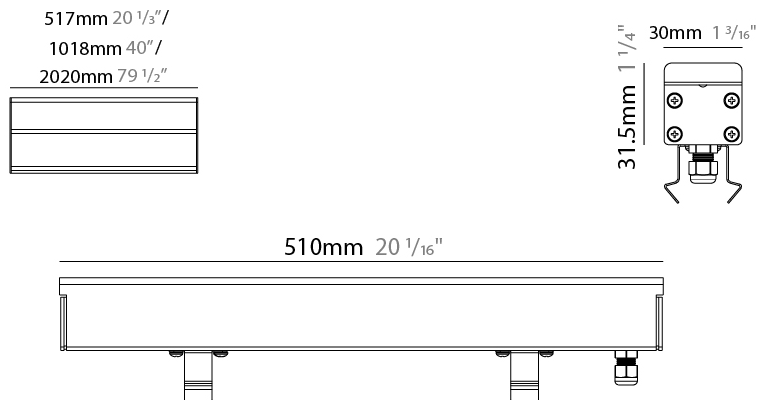

PROJECT	
TYPE	
SPECIFIER	
QUANTITY	
DATE	

DRITTO 30 RECESSED

E12I0030-RGBW

base number

1. To build a product code in our configurator select the specify button on the base model # product page
2. To build a manual product code on this datasheet choose from the options listed below in blue font and add the suffix to the base model #

GENERAL

Series: Dritto 30
Partner: Zaneen
Division: Exterior
Installation: Recessed
Product Type: Uplight
Mounting Location: In-Ground
Light Distribution: Direct

PHYSICAL

Shape: Rectangle
Length (mm): 510
Length (in): 20
Width (mm): 30
Width (in): 1 3/16
Height (mm): 31.5
Height (in): 1 1/4
Weight (kg): 0.56
Weight (lbs): 1.2
Load Resistance (kg): 5000
Load Resistance (lbs): 11023
Fixture Finish: Opal White
Fixture Material: Extruded PMMA with Opal
Cable Details: IP67 300mm Cable

ELECTRICAL

Lamp Type: LED
Input Wattage (W): 11.5
Dimming: DMX
Control Gear: DMX
Driver Included: No
Driver Location: Remote
Driver Type: Constant Voltage - Universal
Driver Class: Class 2
Input Voltage (V): 120 - 277
Output Voltage (V): 24

LED

Color Temperature (°K): RGBW
CRI: >90 CRI
Lamp Life (hrs): 100000
Special LEDs offerings: RGBW

OPTICAL

Optic°: 150
Beam Angle: Diffused
Adjustability: Fixed

RATINGS AND CERTIFICATIONS

Certified By: Certified for North American Standards
IP rating: IP67
IK Rating: IK10