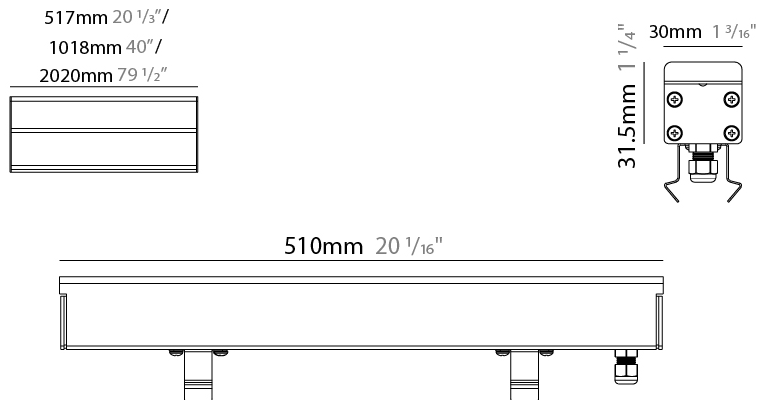

DRITTO 30 RECESSED

E12I0015-

base number _____ Color _____
Temperature _____

1. To build a product code in our configurator select the specify button on the base model # product page
2. To build a manual product code on this datasheet choose from the options listed below in blue font and add the suffix to the base model #

GENERAL

Series: Dritto 30
Partner: Zaneen
Division: Exterior
Installation: Recessed
Product Type: Uplight
Mounting Location: In-Ground
Light Distribution: Direct

PHYSICAL

Shape: Rectangle
Length (mm): 510
Length (in): 20
Width (mm): 30
Width (in): 1 1/16
Height (mm): 31.5
Height (in): 1 1/4
Weight (kg): 0.56
Weight (lbs): 1.2
Load Resistance (kg): 5000
Load Resistance (lbs): 11023
Fixture Finish: OPW
Fixture Material: Extruded PMMA with Opal
Cable Details: IP67 300mm Cable

ELECTRICAL

Lamp Type: LED
Input Wattage (W): 8.1
Total Output Wattage (W): 6.1
Dimming: Non-Dimming / Phase Dimming (120Vac only) / 0-10V Dimming
Driver Included: No
Driver Location: Remote
Driver Type: Constant Voltage - Universal
Driver Class: Class 2
Input Voltage (V): 120 - 277
Output Voltage (V): 24

LED

Color Temperature (°K): 2200 / 2700 / 3000 / 4000
Max. Delivered Lumen (lm): 400
CRI: >90 CRI
Lamp Life (hrs): 100000

OPTICAL

Optic°: 150
Beam Angle: Diffused
Adjustability: Fixed

RATINGS AND CERTIFICATIONS

Certified By: Certified for North American Standards
IP rating: IP67
IK Rating: IK10