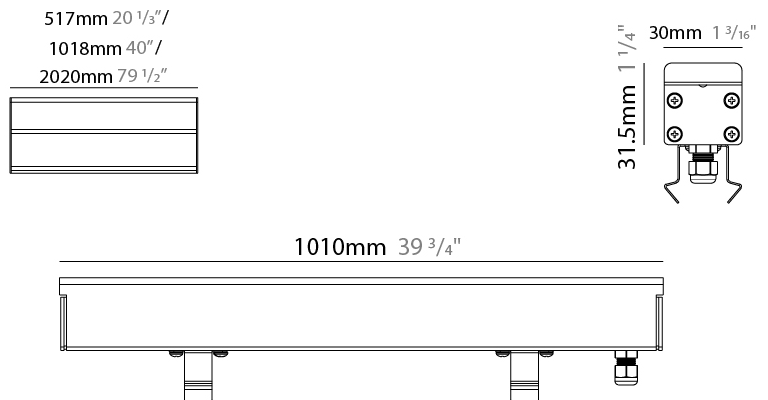

PROJECT	
TYPE	
SPECIFIER	
QUANTITY	
DATE	

DRITTO 30 RECESSED

E12I0031-RGBW

base number

1. To build a product code in our configurator select the specify button on the base model # product page
2. To build a manual product code on this datasheet choose from the options listed below in blue font and add the suffix to the base model #

GENERAL

Series: Dritto 30
Partner: Zaneen
Division: Exterior
Installation: Recessed
Product Type: Uplight
Mounting Location: In-Ground
Light Distribution: Direct

PHYSICAL

Shape: Rectangle
Length (mm): 1010
Length (in): 39 3/4
Width (mm): 30
Width (in): 1 1/8
Height (mm): 31.5
Height (in): 1 1/4
Weight (kg): 0.56
Weight (lbs): 2.45
Load Resistance (kg): 5000
Load Resistance (lbs): 11023
Fixture Finish: Opal White
Fixture Material: Extruded PMMA with Opal
Cable Details: IP67 300mm Cable

ELECTRICAL

Lamp Type: LED
Input Wattage (W): 23
Dimming: DMX
Control Gear: DMX
Driver Included: No
Driver Location: Remote
Driver Type: Constant Voltage - Universal
Driver Class: Class 2
Input Voltage (V): 120 - 277
Output Voltage (V): 24

LED

Color Temperature (°K): RGBW
CRI: >90 CRI
Lamp Life (hrs): 100000
Special LEDs offerings: RGBW

OPTICAL

Optic°: 150
Beam Angle: Diffused
Adjustability: Fixed

RATINGS AND CERTIFICATIONS

Certified By: Certified for North American Standards
IP rating: IP67
IK Rating: IK10