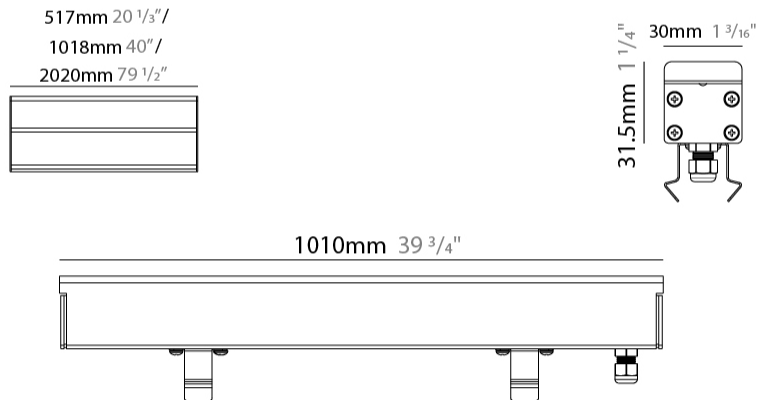

E12I0016-

base number Color
Temperature

PROJECT
TYPE
SPECIFIER
QUANTITY
DATE

1. To build a product code in our configurator select the specify button on the base model # product page
2. To build a manual product code on this datasheet choose from the options listed below in blue font and add the suffix to the base model #

GENERAL

Series: Dritto 30
Partner: Zaneen
Division: Exterior
Installation: Recessed
Product Type: Uplight
Mounting Location: In-Ground
Light Distribution: Direct

PHYSICAL

Shape: Rectangle
Length (mm): 1010
Length (in): 39 3/4
Width (mm): 30
Width (in): 1 1/4
Height (mm): 31.5
Height (in): 1 1/4
Weight (kg): 0.56
Weight (lbs): 2.45
Load Resistance (kg): 5000
Load Resistance (lbs): 11023
Fixture Finish: Opal White
Fixture Material: Extruded PMMA with Opal
Cable Details: IP67 300mm Cable

ELECTRICAL

Lamp Type: LED
Input Wattage (W): 14.8
Total Output Wattage (W): 12.2
Dimming: Non-Dimming / Phase Dimming (120Vac only) / 0-10V Dimming
Driver Included: No
Driver Location: Remote
Driver Type: Constant Voltage - Universal
Driver Class: Class 2
Input Voltage (V): 120 - 277
Output Voltage (V): 24

LED

Color Temperature (°K): 2200 / 2700 / 3000 / 4000
Max. Delivered Lumen (lm): 800
CRI: >90 CRI
Lamp Life (hrs): 100000

OPTICAL

Optic°: 150
Beam Angle: Diffused
Adjustability: Fixed

RATINGS AND CERTIFICATIONS

Certified By: Certified for North American Standards
IP rating: IP67
IK Rating: IK10