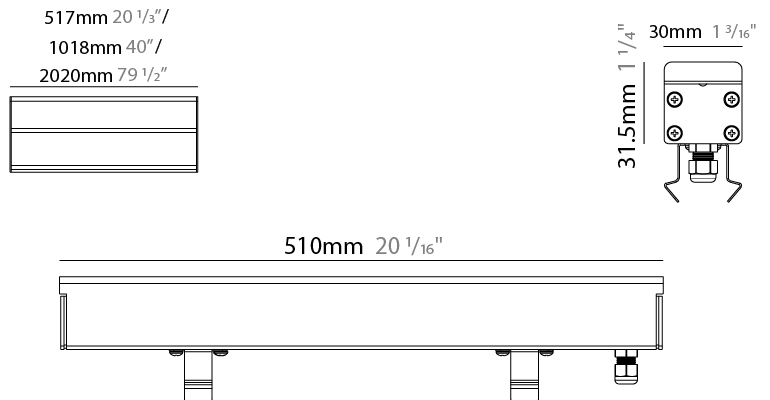

DRITTO 30 RECESSED

E12I0015-

base number Color
Temperature

PROJECT
TYPE
SPECIFIER
QUANTITY
DATE

1. To build a product code in our configurator select the specify button on the base model # product page
2. To build a manual product code on this datasheet choose from the options listed below in blue font and add the suffix to the base model #

GENERAL

Series: Dritto 30
Partner: Zaneen
Division: Exterior
Installation: Recessed
Product Type: Uplight
Mounting Location: In-Ground
Light Distribution: Direct

PHYSICAL

Shape: Rectangle
Length (mm): 510
Length (in): 20
Width (mm): 30
Width (in): 1 1/16
Height (mm): 31.5
Height (in): 1 1/4
Weight (kg): 0.56
Weight (lbs): 1.2
Load Resistance (kg): 5000
Load Resistance (lbs): 11023
Fixture Finish: OPW
Fixture Material: Extruded PMMA with Opal
Cable Details: IP67 300mm Cable

ELECTRICAL

Lamp Type: LED
Input Wattage (W): 8.1
Total Output Wattage (W): 6.1
Dimming: Non-Dimming / Phase Dimming (120Vac only) / 0-10V Dimming
Driver Included: No
Driver Location: Remote
Driver Type: Constant Voltage - Universal
Driver Class: Class 2
Input Voltage (V): 120 - 277
Output Voltage (V): 24

LED

Color Temperature (°K): 2200 / 2700 / 3000 / 4000
Max. Delivered Lumen (lm): 400
CRI: >90 CRI
Lamp Life (hrs): 100000

OPTICAL

Optic°: 150
Beam Angle: Diffused
Adjustability: Fixed

RATINGS AND CERTIFICATIONS

Certified By: Certified for North American Standards
IP rating: IP67
IK Rating: IK10