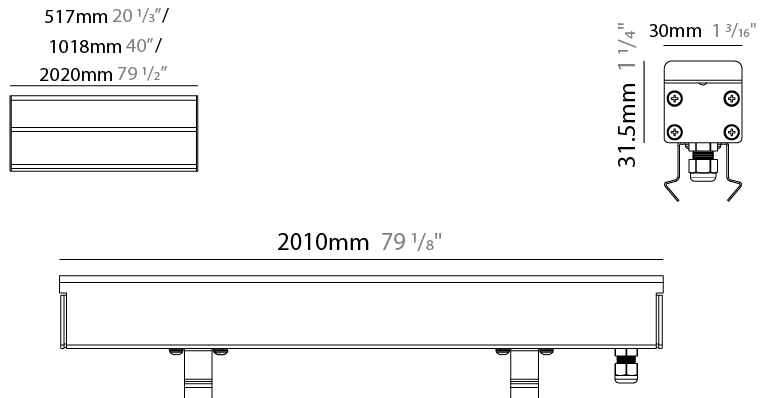

PROJECT	
TYPE	
SPECIFIER	
QUANTITY	
DATE	

DRITTO 30 RECESSED

E12I0032-RGBW

base number

1. To build a product code in our configurator select the specify button on the base model # product page
2. To build a manual product code on this datasheet choose from the options listed below in blue font and add the suffix to the base model #

GENERAL

Series: Dritto 30
Partner: Zaneen
Division: Exterior
Installation: Recessed
Product Type: Uplight
Mounting Location: In-Ground
Light Distribution: Direct

PHYSICAL

Shape: Rectangle
Length (mm): 2010
Length (in): 79 1/8
Width (mm): 30
Width (in): 1 1/8
Height (mm): 31.5
Height (in): 1 1/4
Weight (kg): 2.22
Weight (lbs): 4.89
Load Resistance (kg): 5000
Load Resistance (lbs): 11023
Fixture Finish: Opal White
Fixture Material: Extruded PMMA with Opal
Cable Details: IP67 300mm Cable

ELECTRICAL

Lamp Type: LED
Input Wattage (W): 46
Dimming: DMX
Control Gear: DMX
Driver Included: No
Driver Location: Remote
Driver Type: Constant Voltage - Universal
Driver Class: Class 2
Input Voltage (V): 120 - 277
Output Voltage (V): 24

LED

Color Temperature (°K): RGBW
CRI: >90 CRI
Lamp Life (hrs): 100000
Special LEDs offerings: RGBW

OPTICAL

Optic°: 150
Beam Angle: Diffused
Adjustability: Fixed

RATINGS AND CERTIFICATIONS

Certified By: Certified for North American Standards
IP rating: IP67
IK Rating: IK10