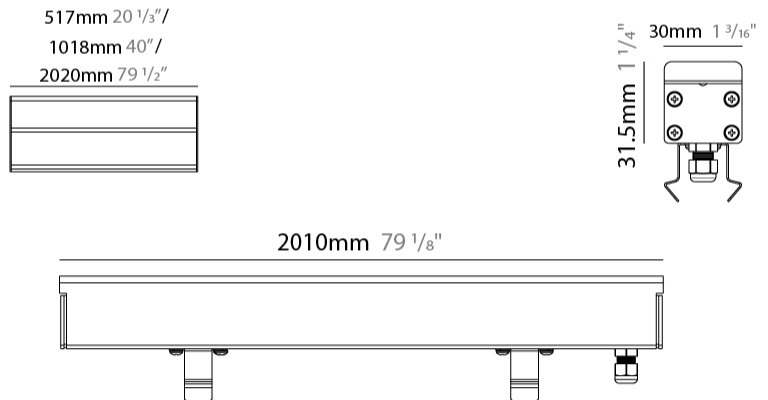

DRITTO 30 RECESSED

E12I0017-

base number _____ Color _____
Temperature _____

1. To build a product code in our configurator select the specify button on the base model # product page
2. To build a manual product code on this datasheet choose from the options listed below in blue font and add the suffix to the base model #

GENERAL

Series: Dritto 30
Partner: Zaneen
Division: Exterior
Installation: Recessed
Product Type: Uplight
Mounting Location: In-Ground
Light Distribution: Direct

PHYSICAL

Shape: Rectangle
Length (mm): 2010
Length (in): 79 1/8
Width (mm): 30
Width (in): 1 1/8
Height (mm): 31.5
Height (in): 1 1/4
Weight (kg): 2.22
Weight (lbs): 4.89
Load Resistance (kg): 5000
Load Resistance (lbs): 11023
Fixture Finish: Opal White
Fixture Material: Extruded PMMA with Opal
Cable Details: IP67 300mm Cable

ELECTRICAL

Lamp Type: LED
Input Wattage (W): 30
Total Output Wattage (W): 24.4
Dimming: Non-Dimming / Phase Dimming (120Vac only) / 0-10V Dimming
Driver Included: No
Driver Location: Remote
Driver Type: Constant Voltage - Universal
Driver Class: Class 2
Input Voltage (V): 120 - 277
Output Voltage (V): 24

LED

Color Temperature (°K): 2200 / 2700 / 3000 / 4000
Max. Delivered Lumen (lm): 1600
CRI: >90 CRI
Lamp Life (hrs): 100000

OPTICAL

Optic°: 150
Beam Angle: Diffused
Adjustability: Fixed

RATINGS AND CERTIFICATIONS

Certified By: Certified for North American Standards
IP rating: IP67
IK Rating: IK10