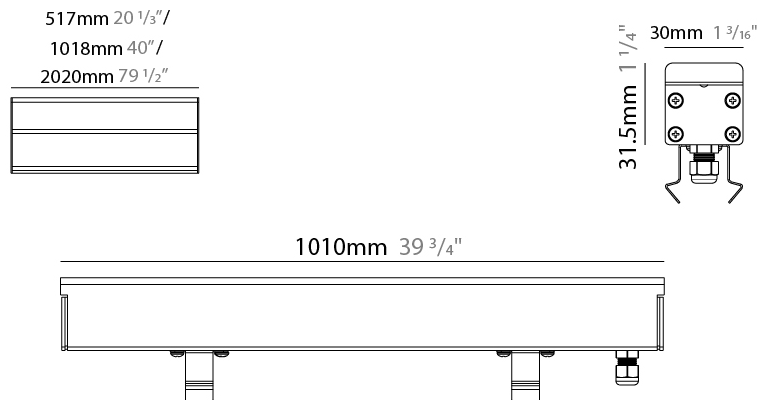

PROJECT	
TYPE	
SPECIFIER	
QUANTITY	
DATE	

DRITTO 30 RECESSED

E12I0031-RGBW

base number

1. To build a product code in our configurator select the specify button on the base model # product page
2. To build a manual product code on this datasheet choose from the options listed below in blue font and add the suffix to the base model #

GENERAL

Series: Dritto 30
Partner: Zaneen
Division: Exterior
Installation: Recessed
Product Type: Uplight
Mounting Location: In-Ground
Light Distribution: Direct

PHYSICAL

Shape: Rectangle
Length (mm): 1010
Length (in): 39 3/4
Width (mm): 30
Width (in): 1 1/8
Height (mm): 31.5
Height (in): 1 1/4
Weight (kg): 0.56
Weight (lbs): 2.45
Load Resistance (kg): 5000
Load Resistance (lbs): 11023
Fixture Finish: Opal White
Fixture Material: Extruded PMMA with Opal
Cable Details: IP67 300mm Cable

ELECTRICAL

Lamp Type: LED
Input Wattage (W): 23
Dimming: DMX
Control Gear: DMX
Driver Included: No
Driver Location: Remote
Driver Type: Constant Voltage - Universal
Driver Class: Class 2
Input Voltage (V): 120 - 277
Output Voltage (V): 24

LED

Color Temperature (°K): RGBW
CRI: >90 CRI
Lamp Life (hrs): 100000
Special LEDs offerings: RGBW

OPTICAL

Optic°: 150
Beam Angle: Diffused
Adjustability: Fixed

RATINGS AND CERTIFICATIONS

Certified By: Certified for North American Standards
IP rating: IP67
IK Rating: IK10